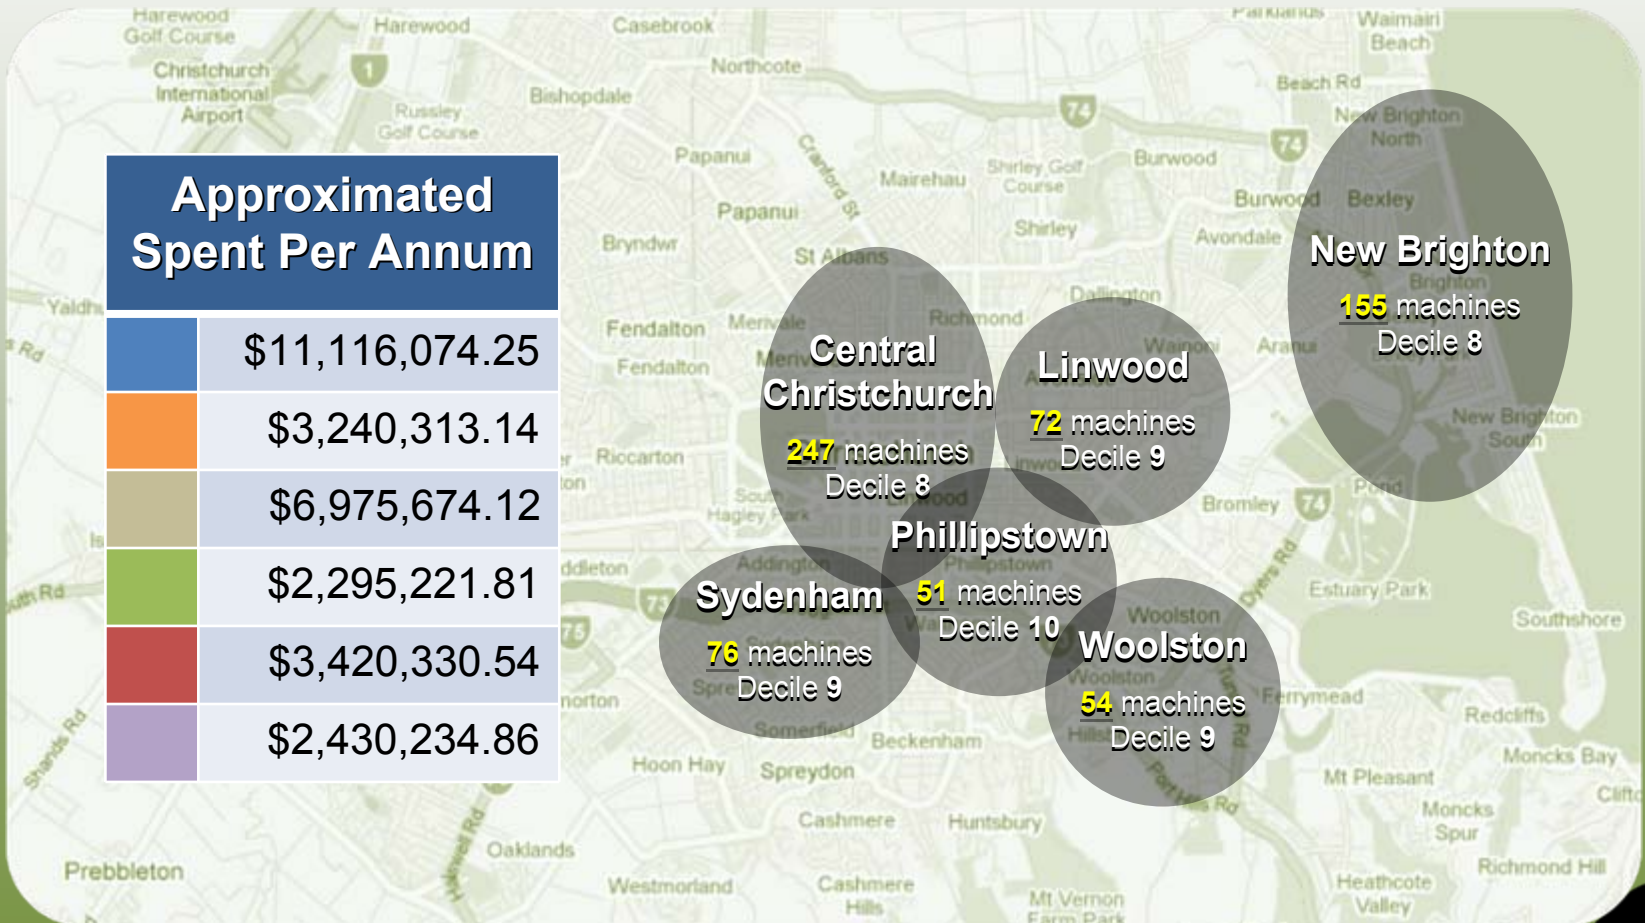

Fa'afetai, Fa'afetai, Fa'afetai lava.

Centre of the Universe?

Aah the Canterbury lifestyle!

Who lives here?

	Christchurch	Ch'ch %	N.Z. %
European	255,366	73%	65%
Maori	25,725	7.2%	14%
Pacific	9,465	2.7%	6.6%
Asian	26,631	7.6%	8.8%

Where do we live?

Christchurch Metropolitan Area

Pacific Peoples as a percent of the Population in Each Area Unit

8 to 18.2	(5)
6 to 8	(7)
4 to 6	(13)
2 to 4	(26)
0.1 to 2	(63)

Source: Statistics New Zealand: Census of Population and Dwellings.

Pokies create 80% of problems

Gaming Machines in Christchurch Suburbs

Pacific People - Suburbs

Suburb	Pacific People %	Variance
Linwood	6.4%	+ 230 %
New Brighton	2.4%	- 15%
Phillipstown	7.9%	282%
Sydenham	2.7%	0
Woolston	5.0%	179%

What else do we know?

- Seeking Help

	2009 Clients	Population
Asian	7%	7.6%
Maori	11%	7.2%
Other	81%	73%
Pacific	2%	2.7%

Exclusions from the Casino

Since 2004, there have been 1,289 Exclusions

- European: 44%
- Asian: 48%
- Māori / Pacific (sic) 5%
- Indian: 2%